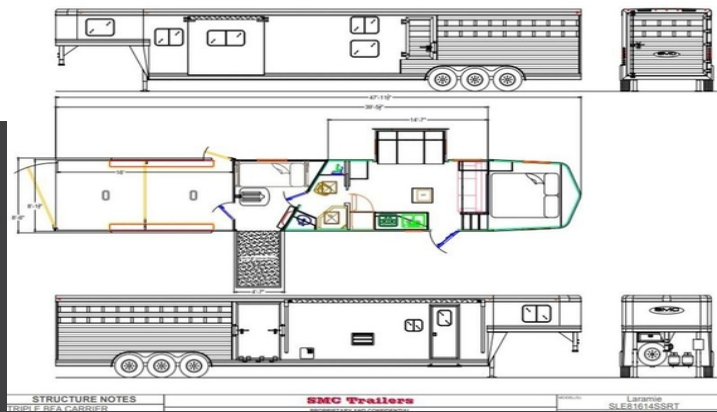

2022 SMC Trailers 81614SR 16' Livestock, 14' Living Quarters Trailer w/ Midtack Bunk Beds

\$ enquire

Fort scott, Bourbon, Kansas, Kansas

NRS Trailers Fort Scott

<https://www.nrstrailers.com/default.asp?>

[page=xAllInventory&location=fort+scott#page=xAllInventory&location=fort%20scott](https://www.nrstrailers.com/default.asp?page=xAllInventory&location=fort+scott#page=xAllInventory&location=fort%20scott)

940-393-7070

▪ Livestock ▪ SMC ▪ 2022 ▪ 81614SR 16' Livestock, 14' Living Quarters Trailer w/
Midtack Bunk Beds

Description

Info

*Some options and colors may vary, please verify with a sales professional.

Advertisement

*

* LocationFort Scott

* ConditionNew

* Stock Number30489

* Year2022

* MakeSMC Trailers

* Model81614SR 16' Livestock, 14' Living Quarters Trailer w/ Midtack Bunk Beds

Model 81614SR 16' Livestock, 14' Living Quarters Trailer w/ Midtack Bunk Beds

Pull Type Gooseneck

Location Fort scott, Bourbon, Kansas,
