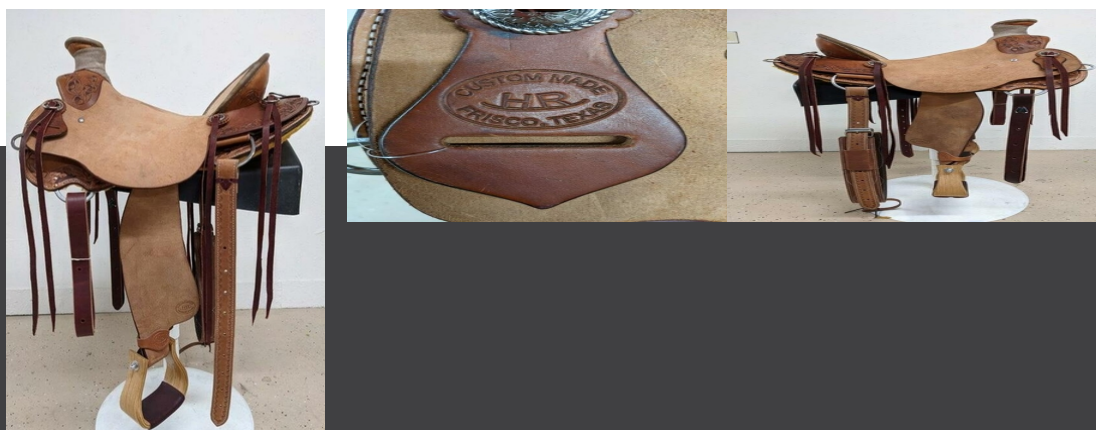

New HR Saddlery Western Mule Wade Saddle ****CUSTOM****

\$ 2,395

📍 Longmont, Weld, Colorado, Colorado

Saddle Up Colorado
saddleupcolorado.net

3037727821

• Western • HR Saddlery • Longmont, Weld, Colorado,

Description

*Description

At HR Saddles & Tack, they handcraft beautiful saddles with high quality leather, deep hand tooling, and great hardware. They regularly build custom saddles to dealer's specifications so they can support their retail customers. They also offer a large inventory of basic saddles, all hand tooled in common geometric patterns with various borders. We can custom order any HR saddle to your specifications, you dream it, they can build it! There are unlimited tooling options, concho options, as well as different oils to choose from. Give us a call for pricing, time frames, or just more information on ordering a custom HR saddle.

****Saddle pictured above is for reference****

Weight: Approx. 37 lbs

Gullet: 7.5" mid-concho to mid concho

Seat Size: 14" - 17"

Skirt Length: 25.5"

Saddle Weight: 37.00 LBS

To see this ad online, go to horseclicks.com and search for **HT13358EA**