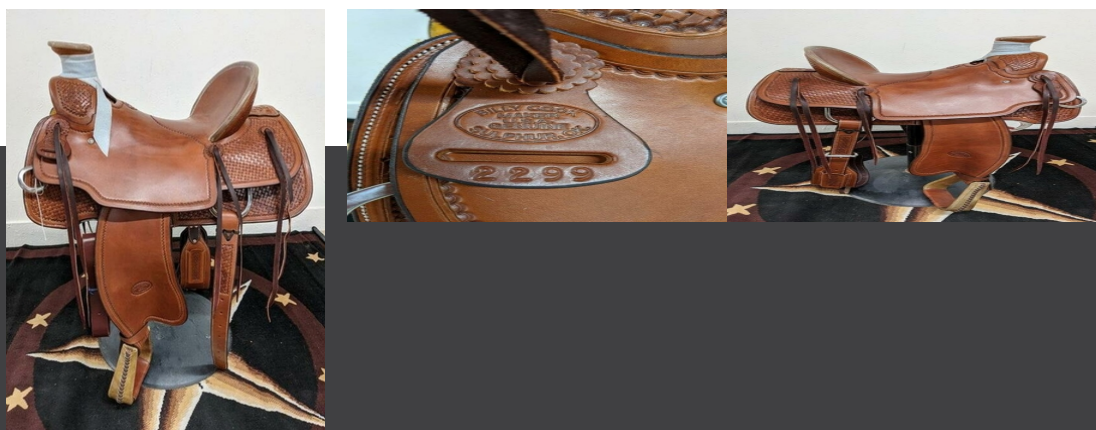

## 15.5" New Billy Cook Western Wade Saddle 102299

\$ 2,865

📍 Longmont, Weld, Colorado, Colorado

**Saddle Up Colorado**  
[saddleupcolorado.net](http://saddleupcolorado.net)

**3037727821**

• Western • Billy Cook • 15.5" • Longmont, Weld, Colorado,

### Description

\*Description

Wade Saddle

Billy designed this saddle from the tree up for heavy duty work. The deep seat will hold in all day, the double skirt is decorated with basket stamping, and dark strings. A 4" cantle brings up the rear, trimmed with a rawhide pencil roll binding and more of Billy's basket stamping. Comes with a professionally wrapped horn and back cinch.

Weight: Approx. 41 lbs

Gullet: 7" mid-concho to mid concho

Finished Seat Size: 15.5"

Skirt Length: 27"

Tree Size: 16"

Saddle Weight: 41.00 LBS

To see this ad online, go to [horseclicks.com](http://horseclicks.com) and search for **HT111E743**

**Category** Saddles

**Status** Available

**Length** 15.5"

**Price** \$ 2,865

**Subcategory** Western

**Brand** Billy Cook

**Country** United States of America

**Location** Longmont, Weld, Colorado,