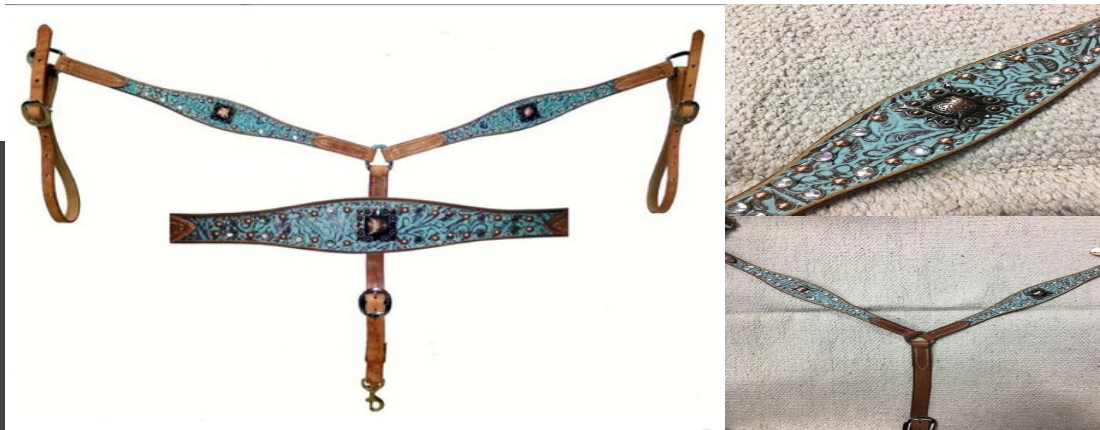

## San Saba Equine Supply Turquoise Floral Breast Collar

\$ 180

📍 Longmont, Weld, Colorado, Colorado

**Saddle Up Colorado**  
[saddleupcolorado.net](http://saddleupcolorado.net)

**3037727821**

### \*Description

- \* Turquoise floral shaped breast collar.
- \* This breast is 1" on the outside dees and measures 1 3/4" at the widest point.
- \* Square copper conchos, copper dots, and AB rhinestones finish it off.
- \* Hermann Oak harness leather.