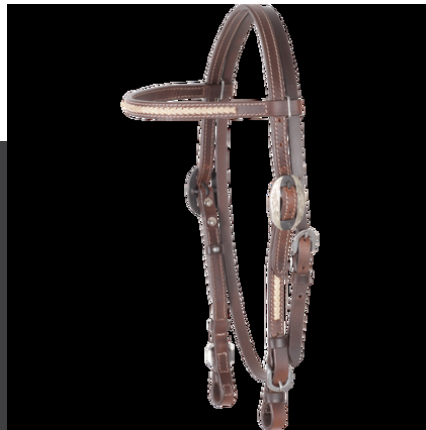

Cashel RAWHIDE LACE BROWBAND Headstall

\$ 55

📍 Longmont, Weld, Colorado, Colorado

Saddle Up Colorado
saddleupcolorado.net

3037727821

*Description

This chocolate headstall is by Cashel. It is great quality and has a rawhide lace browband.

Saddle Weight: 0.95 LBS

To see this ad online, go to horseclicks.com and search for **HT050B8A9**