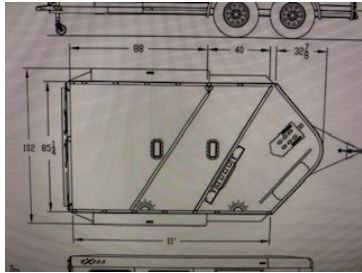

for divider

Saddle Rack One saddle rack per horse in dressing room

Tack Items Blanket bar, brush tray, clothes rod and six halter hooks

Warranty 3/8 transferable warranty

To see this ad online, go to horseclicks.com and search for **HT047AD41**