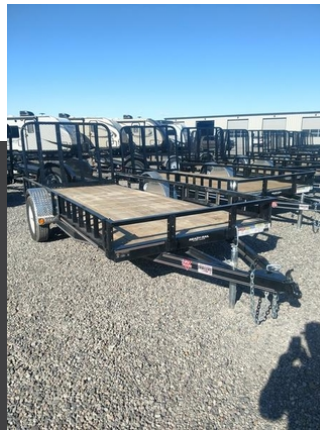

2020 PJ Trailers 72" Single Axle Channel Utility (U2) 14'

$ 2,499

Montrose, Colorado

Affordable Trailers

<http://www.affordabletrailersinc.com/>

970 240 5008

● Utility ● PJ Trailers ● 2020 ● 72" Single Axle Channel Utility (U2) 14'

Description

Info, 2020 PJ Trailers 72" Single Axle Channel Utility (U2) 14', Features may include: 2,990 G.V.W.R. 3,500 x 1 G.A.W.R. 2" Ball Bulldog Coupler, Safety Chains, 1 Bulldog Pipe Mount Swivel Jack (5,000 lb.), 1 Dexter E- Z lube Idler Axle (3,500 lb.), 4 Leaf Double-eye Spring Suspension, 2 NEW 15" White Spoke Wheels, 2 ST205/75R15 Radial Tires (1,820 lb), Stake Pockets, 9" x 33" Treadplate Removable Alum Fenders, 4" Channel Frame & Tongue, 2 1/2" x 2 1/2" x 3/16" Angle Crossmembers, 2" x 2" Removable Side Rail, 2" x 2" Top Rail, 2" Treated Canadian Spruce Pine Fir Deck, 72" Wide Deck, Flushmount 6" Oval Lifetime LED Tail Lights, Sealed Wire Harness, Sand Blasted, Acid Washed, Powder Coated, 5 year Dexter Axle Warranty, Photos, Videos, Specifications, 2020 PJ Trailers 72" Single Axle Channel Utility (U2) 14', Year2020, ManufacturerPJ Trailers, Model Name72" Single Axle Channel Utility (U2), Trim Name14', Generic Type (Primary)Utility, Dimensions, Length14', Deck Height21", WidthDeck: 72", Weights, GVWR2,990 lbs, CouplingBumper Pull & Pintle, Payments, Vehicle Price: 2499.00, Down Payment: Interest Rate %: Loan Term In Years: - Click here to reveal phone number - 1121314151617181920, Calculate Reset, Estimated Monthly Payment: Calculation is estimate only. Delivery, Destination: Get Estimate, * GVWT: 0, From: Your Location(your ZIP): Distance: Delivery Info: Estimate: Quotes are estimates only, actual rate may vary slightly. One-Way toll road charges will be the responsibility of the customer. Additional fees and/or duties may apply to International and non-continental US shipping requests. Advertisement, * Sale Price$2,499.00, LocationCall for Location, ConditionNew, Stock NumberT6853, Year2020, MakePJ Trailers, Model72" Single Axle Channel Utility (U2) 14', ColorBLACK, StatusAvailable, WidthDeck: 72"

To see this ad online, go to horseclicks.com and search for **HT942C507**