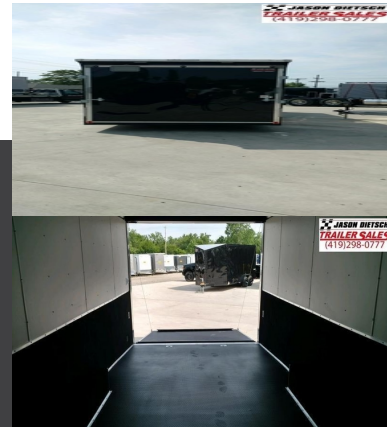

2020 United Trailers XLT 8.5X28 EXTRA HEIGHT Car / Racing Trailer...STOCK# UN-166451

$ 14,995

📍 Edgerton, Williams, Ohio, Ohio

Jason Dietsch Trailer Sales
<http://www.jasondietschtrailersales.com>

419.298.0777

• Travel • United Trailers • 2020 • XLT-8.528TA52-T

Description

Condition: new, Year: 2020, Manufacturer: United Trailers, Model: XLT-8.528TA52-T, Floor Length: 28', Width: 8' 6", Color: Black Details, 2020 United Trailers XLT 8.5X28 EXTRA HEIGHT Car / Racing Trailer, STOCK# UN-166451, SHIPPING WT: 5860, #, GVWR: 9990#, MODEL XLT-8.528TA52-T, HEIGHT, 7ft-6in INTERIOR HEIGHT- 12IN EXTRA HEIGHT, AXLES, 2-5200# ELECTRIC BRAKE AXLES, Tandem Spread Axles: 5in spread, TIRES, 4-ST225/75R-15in RADIAL TIRES, ALUMINUM BLACK & SILVER, HITCH, 7-WAY MOLDED PLUG, BREAKAWAY KIT W/CHARGER, 2-5/16in COUPLER, TOP WIND JACK W/FOOT PAD, 2-SAFETY CHAINS, 3rd MEMBER TONGUE, FRAME, BEAVERTAIL 6 FOOT, 2 INCH WIDE CORNER POSTS, 16in O.C. CROSSMEMBERS, 8 D-RINGS HEAVY DUTY, 8in I-BEAM FRAME, REAR WING OPTION, ROOF BOWS 24in O.C. SPARE TIRE WELL IN FLOOR, WALL POST 16in O.C. WINCH PLATE, VENTS, ROOF VENT BRACED AND WIRED FOR A/C, TSR-175, INTERIOR, TRIM OUT STEP WELL AND LAST 6IN OF FLOOR WITH 080 SMOOTH ALUMINUM, BOX OFF SIDEWALLS TO REDUCE DUST, WHITE VINYL CEILING, COVE TRIM, 8-HEAVY DUTY D-RINGS, 3/4in PLYWOOD FLOOR, RAISED SMALL COIN FLOORING BLACK MAIN FLOOR AND RAMP, 5.2MM WHITE VINYL WALL LINER, WALL CARPETING (MARINE GRADE) ON WALL 36in TALL, 12 VOLT ELECTRICAL, CARBON MONOXIDE DETECTOR BATTERY OPERATED, 2 LED LOADING LIGHT SURFACE MOUNT, 1-SET LED CLEARANCE & TAIL LIGHTS, 2-12V DOME LIGHTS, 1 PAIR LED BACK UP (DOCKING) LIGHT, 2 LED RECESSED CLEARANCE LIGHTS, 1 PAIR MID SHIP TURN SIGNAL LED AMBER, 1 PAIR LIGHTS LED TAIL LIGHT SURFACE MOUNT W/CHROME RING, 2-12V SWITCH 12 VOLT WALL LOCATED BEHIND CS DOOR FOR DOME LIGHTS, 110 VOLT ELECTRICAL, 110V EXTERIOR GFI RECEIPT, 4-110V INTERIOR DUPLEX RECEIPTS, ELECTRIC PANEL 50 AMP W/LIFELINE & CABLE HATCH, ELECTRICAL BOXES, SWITCHES & RECEIPTS, 4-LIGHT UTILITECK PRO WRAP COMMON 4 FOOT LED LIGHT, 1 110 V WALL SWITCH 3 WAY, EXTERIOR, 030 SMOOTH ALUM EXTERIOR BLACK, 4in BOTTOM MOLDING, 24in ATP TALL STONEGUARD,