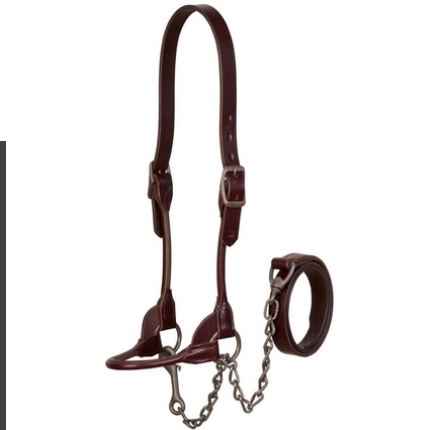

Weaver Brown Cattle Show Halter (Medium)

\$ 40

Springfield, Missouri

PFI- America's Western Store

www.pfiwestern.com

800-222-4734

• Western • Weaver Brown Cattle Show Halter Medium • Springfield,

Description

The Weaver Brown Cattle Show Halter is constructed from brown bridle leather with a rounded noseband, rounded cheek pieces, and durable corner stays. The edges are smoothed and finished for a superb show ring look, while the double crown adjustments have sleek, low-profile buckles for a refined look. Part of the Kirk Stierwalt Signature Series, it comes with a 20" chain and 36" leather lead.

To see this ad online, go to horseclicks.com and search for **HT9266141**

Category Saddles

Subcategory Western

Brand Weaver Brown Cattle Show Halter Medium

Country United States of America

Price \$ 40

Location Springfield,