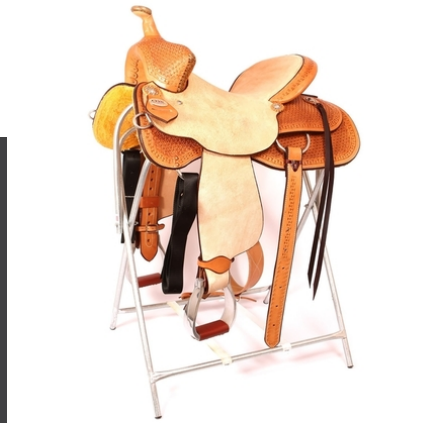

Cox Tooled Mounted Shooting Saddle (Wide Tree)

\$ 1,495

📍 Springfield, Missouri

PFI- America's Western Store

www.pfiwestern.com

800-222-4734

• Western • Cox Tooled Mounted Shooting Saddle Wide Tree • Springfield,

The Cox Tooled Mounted Shooting Saddle is the ideal saddle for beginning and veteran shooters both. This saddle features large swells and a roughout seat and fenders to keep you seated and stable during fast turns and while riding with one or no hands. Quality made by HR Saddles, a stamped daisy design covers the swells and skirt and is outlined with a serpentine border.

Exclusively designed by us here at Saddle City, with World Champion Mounted Shooter Roy Cox, you can only find this saddle here at PFI Western Store!

* Color: Regular Oil

* Tree: Wide

* Cantle: 4"

* Horn: 3"

* Skirt: 13"D x 24"L

* Swell: 14

* Weight: 30 lbs

* Origin: USA

Special Features: Roughout seat and stirrup fenders, large swells, exclusive design All of our saddles carry PFI's satisfaction guarantee. Take your saddle home, ride it for 2-4 hours, and if for any reason it doesn't meet all of your needs, it can be returned or exchanged, with your receipt, within 30 days