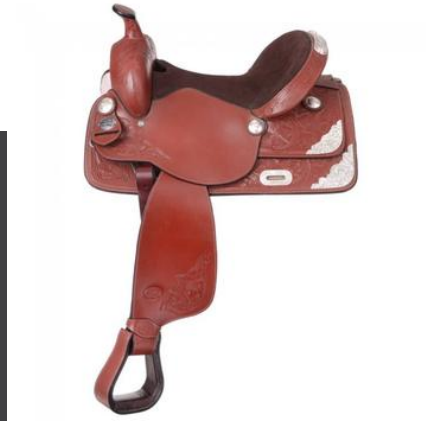

ROYAL KING MEDIUM TAN MCKINNEY
TRAIL SADDLE WITH SILVER ACCENT-
STYLE #RK9226 - M TAN

\$ 459

Cowpokes Online

www.cowpokesonline.com

5748708653

Size: 16 1/2"; Color: Medium Tan; Rawhide Covered Fiberglass Tree; Hand Carved Floral Pattern; Neoprene In Skirts For Comfort; Blevins Style Buckles; Silver Conchos; Padded Sewn Stirrups; Nylon Lined Stirrup Leathers; Suede Seat; Full Quarter Horse Horn; 4" Cheyenne Rolled Swell; Style #RK9226 - M TAN